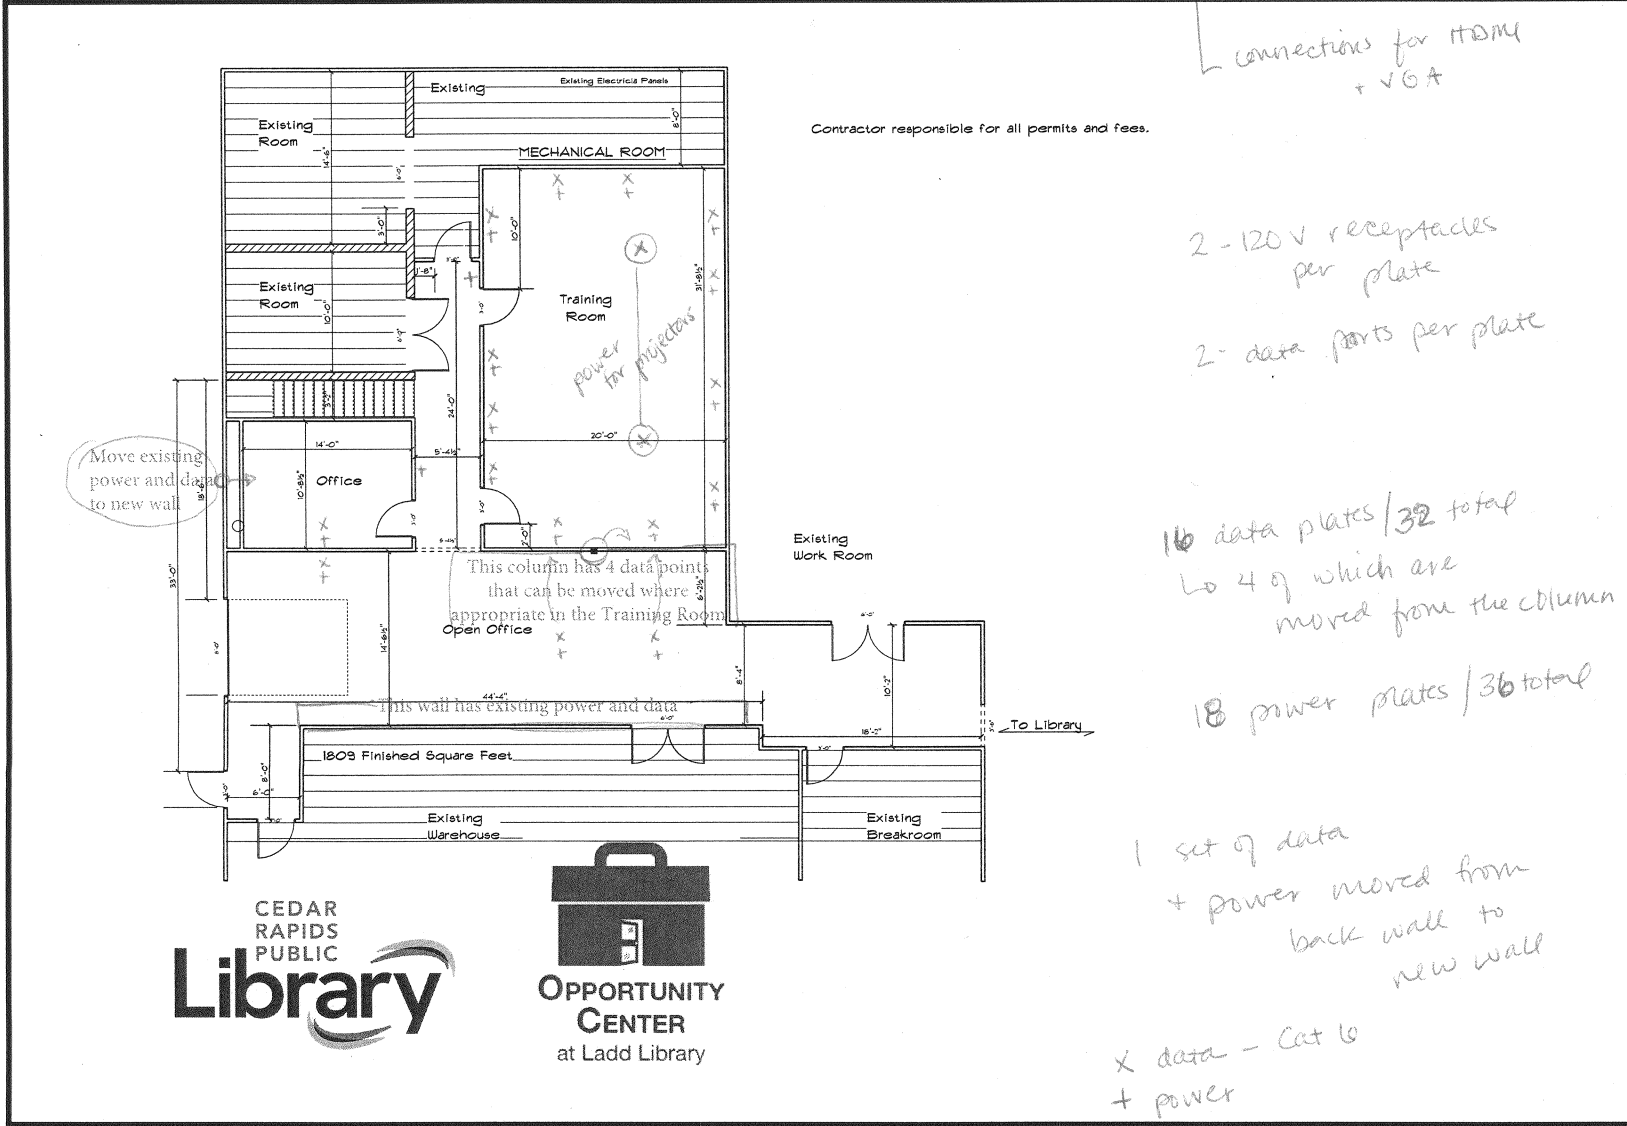

2 projectors - mounted from ceiling
 prefer Epson brand
 ability to project in both units
 using one port/PC

connections for HDMI
 + VOA

Contractor responsible for all permits and fees.

2 - 120 V receptacles
 per plate

2 - data ports per plate

16 data plates / 32 total
 4 of which are
 moved from the column

18 power plates / 36 total

1 set of data
 + power moved from
 back wall to
 new wall

x data - Cat 6
 + power

FLOOR PLAN	
DATE August 01, 2018	REVISED
DRAWING*	
SCALE	BDS
DRAWN BY	APPROVED
LADD LIBRARY OPPORTUNITY CENTER	

Image 1

Image 2